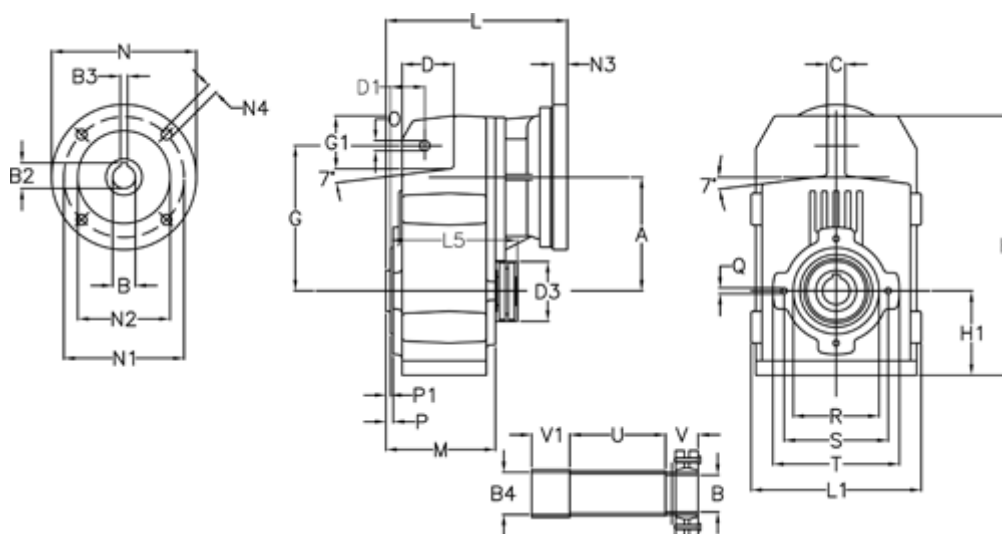

Article number: 29560567635220

Description: Shaft mounted gear
A514S-676,3-P63B5

Measures

A = 211.30	D1 = 65.0	I5 = 222.0	P1 = 4.5	V1 = 50
B = 52	d3 = 120	M = 163.0	Q = M12x19	
B1 = 11	G = 278	N = 140	R = 180	
B2 = 12.8	G1 = 105.5	N1 = 115	S = 215	
B3 = 4	H = 479.0	N2 = 95	T = 250	
B4 = 54	H1 = 144.0	N4 = M8x19	Tightening torque N m = 14.5	
C = 20	L = 339.5	O = 22	U = 91.0	
D = 93.5	L1 = 273	P = 8.5	V = 62	